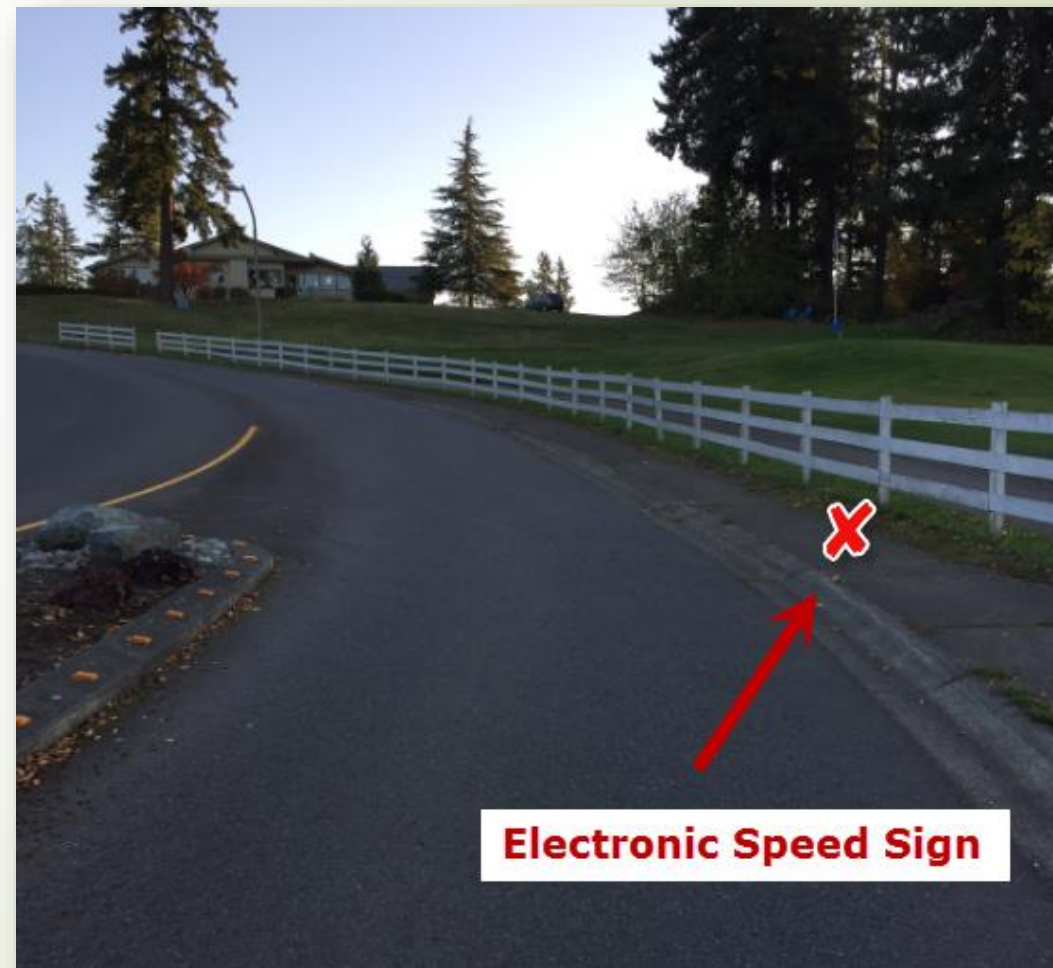

TEMPORARY ELECTRONIC SPEED SIGN

Lake Wilderness Country Club Drive –
The electronic speed sign will be located near the Lake Wilderness Country Club Golf Course, as Residents/Guests head up the hill